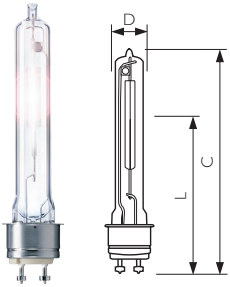

CosmoPolis Outdoor

New-generation ceramic metal-halide tubular lamps used in outdoor applications, offering efficient and pleasant white light. Attractive white-light alternative to current standard mercury-vapour, HPS and ceramic solutions. Designed for electronic gear platforms including all control features and dimming options offering flexible light levels and reduced energy consumption. Highly efficient white light; extremely high system efficacy.

Product ID	Overall Length C max	Diameter D max.	Arc Length O	Light Centre Length L
45W	132	20	15	59
60W	132	20	14	59
90W	143	20	18	66
140W	147	20	20	66

Dimensions in mm

CosmoPolis Outdoor

Shortcode	Description	Wattage (W)	Cap Base	Luminous Intensity (cd)	Average Lifetime (hrs)	Colour Temp (K)	Min Order Qty	Carton Qty
CPOTWHITE45W728	MST CosmoWh CPO-TW Xtra 45W/728 PGZ12	45	PGZ12	4950	32000	2815	12	12
CPOTWHITE60W728	MST CosmoWh CPO-TW Xtra 60W/728 PGZ12	60	PGZ12	7200	32000	2715	1	12
CPOTWHITE90W728	MST CosmoWh CPO-TW Xtra 90W/728 PGZ12	90	PGZ12	10800	32000	2870	1	12
CPOT140W728	MST CosmoWh CPO-TW Xtra 140W/728 PGZ12	140	PGZ12	17600	32000	2900	1	12
CPOTTX60WE27	MST CosmoWhite CPO-TT Xtra 60W/628 E27	60	E27	7090	32000	2800	12	12
CPOTTX90WE40	MST CosmoWhite CPO-TT Xtra 90W/628 E40	90	E40	10000	32000	2800	12	12
CPOTTX140WE40	MST CosmoWhite CPO-TT Xtra 140W/628 E40	140	E40	16800	32000	2800	12	12
CPOTTX210WE40	MST CosmoWhite CPO-TT Xtra 210W/942 E40	210	E40	22000	32000	4200	12	12
CPOTTX315WE40	MST CosmoWhite CPO-TT Xtra 315W/942 E40	315	E40	34750	30000	4200	12	12